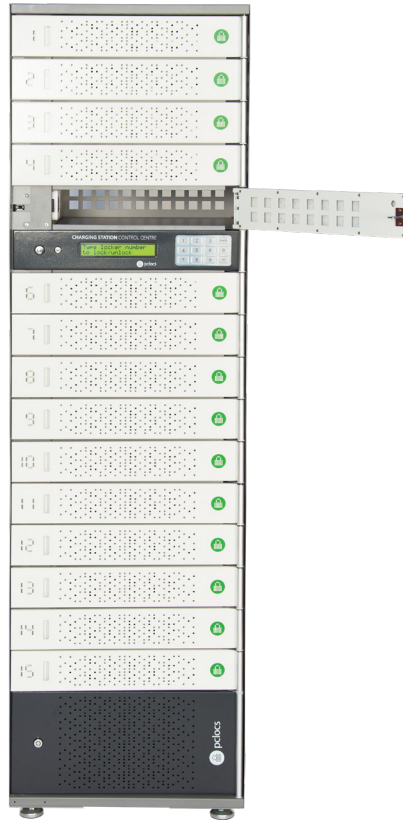

## FUYL TOWER™

The FUYL Tower takes device charging and security to a whole new level. It's an intelligent charging station with 15 individually lockable compartments that can store and charge any mobile device.

### Key features:

- **Efficient charging** — Each compartment is equipped with a power outlet and a 2.4 amp USB port, so you can charge almost any device, including; iPads, Tablets, Laptops, Chromebooks, mobile phones and more.
- **Highly Secure** — The digital keypad controls the security of every compartment. Additionally, the management software records every time a compartment is opened or closed, enabling administrators to investigate abnormal usage
- **WiFi Ready** — capable of connecting to your network with the built in WiFi functionality.
- **Intelligent Remote Management** features innovative software that enables administrators to actively monitor locker usage anytime, anywhere

## IQ 10 CHARGING STATION™

Charge, store and secure up to 10 iPad, iPad Air, iPad mini or any other compatible Tablet devices. Featuring the 5-slot Baskets by PC Locs, the IQ 10 Charging Station provides portability compared to the traditional cabinet.

## CARRIER 10 CHARGING STATION™

The Carrier 10 Charging Station is designed to make Tablet, Chromebook, Laptop or iPad deployments easier and quicker. The Large Baskets by PC Locs allow the users to deploy banks of 5 devices at once.