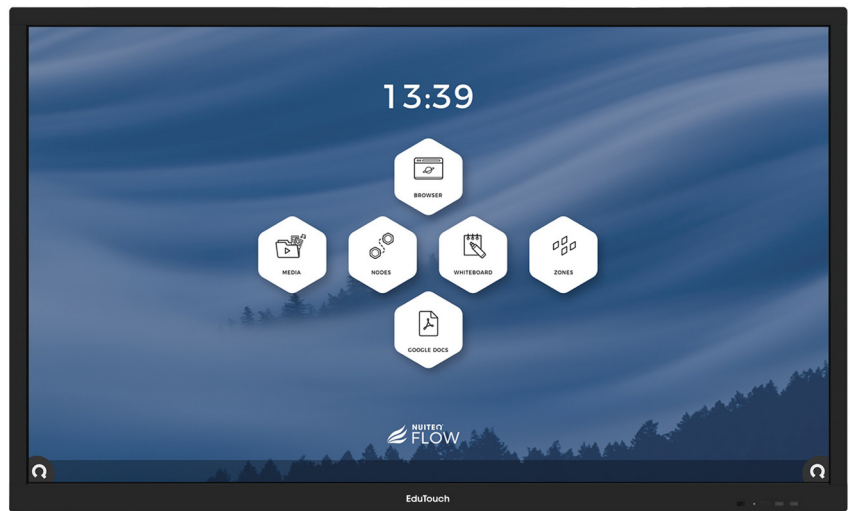

### AGGREGATE THE BEST IDEAS

Flow provides the tools you need to collect and organize ideas both inside and outside of a meeting by remotely contributing from any device using pictures, video, and pages from the most popular Internet resources.

### BRAINSTORM & CREATE

Flow provides a suite of powerful tools that allow collaborators to quickly organize content and generate ideas and evolve them together on a whiteboard, mind-map or collage of images.

### SEAMLESS COLLABORATION

Collaboration has many forms: be it presenting using an upright display, drafting using a display at 45 degrees, or collaborating face to face over a horizontal tabletop, Flow has got you covered with collaborative options to suit any environment. Share your ideas directly from your laptop, tablet and mobile device. Work together side by side, or even around a table top with zones.