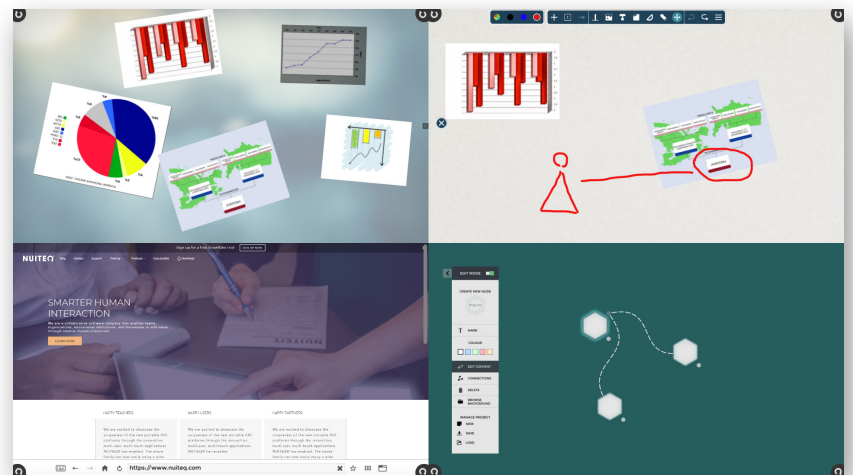

### AGGREGATE THE BEST IDEAS

Flow provides the tools you need to collect and organize ideas both inside and outside of a meeting by remotely contributing from any device using pictures, video, and pages from the most popular Internet resources.

### BRAINSTORM & CREATE

Flow provides a suite of powerful tools that allow collaborators to quickly organize content and generate ideas and evolve them together on a whiteboard, mind-map or collage of images.

### SEAMLESS COLLABORATION

Collaboration has many forms: be it presenting using an upright display, drafting using a display at 45 degrees, or collaborating face to face over a horizontal tabletop, Flow has got you covered with collaborative options to suit any environment. Share your ideas directly from your laptop, tablet and mobile device. Work together side by side, or even around a table top with zones.