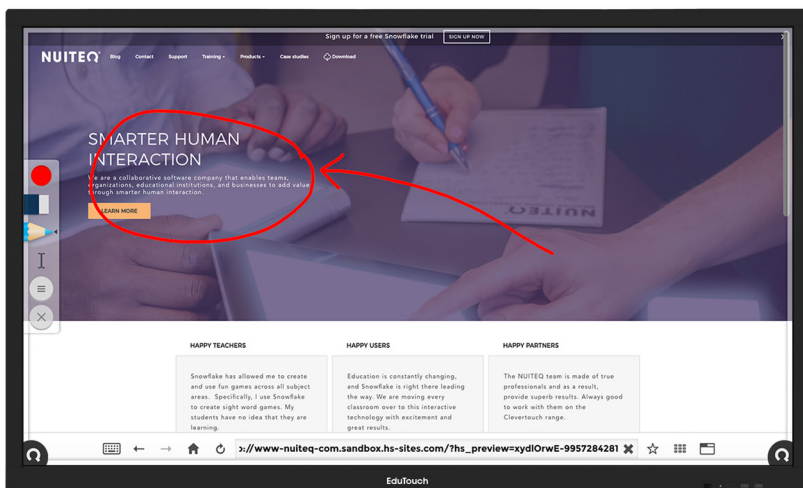

Key Features:

- Mind Mapping with Nodes
- Organizing Content with Media
- Integrated Browser and Screen Capture Tool
- Brainstorm with Whiteboard
- Collaborate with NUIEQ Remote
- Zones for simultaneous true multi-user collaboration
- YouTube™ Integration
- Dedicated Timely Support (Email, Skype, Phone, Forum & TUJO support)
- Kiosk Customizability
- PDF Annotation
- Screen and Voice Recording
- Configurator for customization
- Live News Feed with Twitter, Instagram & more
- Cloud Integration with Google Drive™, Microsoft OneDrive® and Dropbox™

The Education Solution Specialists

1800 334 633 info@ig3education.com.au www.ig3education.com.au

IG3 Education Ltd ABN: 3709555161