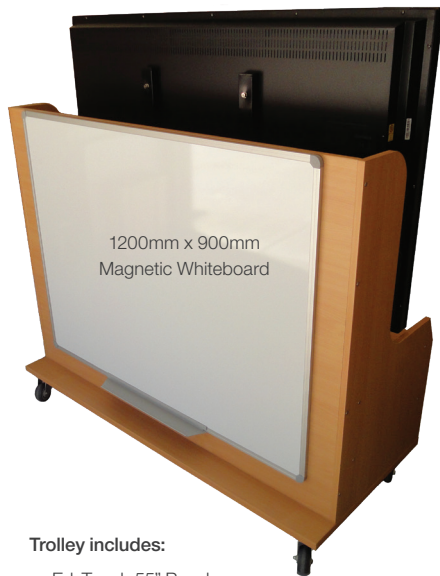

## EDUTOUCH KINDY SOLUTION

The EduTouch Kinky Solution is designed specifically for use within the Kindergarten & Pre-School environment. The EduTouch 55" Panel is mounted securely to a Kinky trolley, and is available in a natural beech wood finish. The education software included with the EduTouch Kinky Solution provides teachers with a fully interactive education solution, with the flexibility of using any other software installed on their computers interactively on the EduTouch Panels. The ability to do gesturing and other multi-touch functions similar to that of handheld devices such as iPhone, iPad and other smart phone and tablet brands (a function many younger school learners are comfortable with).

### Features:

- Integrated Android Interface with Touch Control (Whiteboard functionality without a PC)
- Web Browsing without a PC
- 20 Point Touch
- UHD Resolution (3840 x 2160)
- PC Module optional for all EduTouch Panels
- Toughened Glass (Mohs Scale Level 7)
- Anti-Glare Glass
- 5 Year Warranty
- MAC and Windows Compatible
- Bluetooth and Dual-Band WiFi

### Trolley includes:

- EduTouch 55" Panel
- Lockable wheels
- 6 storage shelves
- Foldaway laptop stand
- Mounting bracket (Set at the perfect height for pre-schoolers)

ScreenShare Pro

ScreenShare Pro allows for wireless display and touch control with Mac and Windows and wireless display from Android and IOS devices.

### Specifications for 55" Panel and Trolley:

Screen Type: LED

Integrated Android Interface with Touch Control

Resolution: 3840 x 2160

Brightness: 350 cd/m<sup>2</sup>

Contrast: 1200:1

Response Time: 9ms

Number of Colours: 1.07B (10bit)