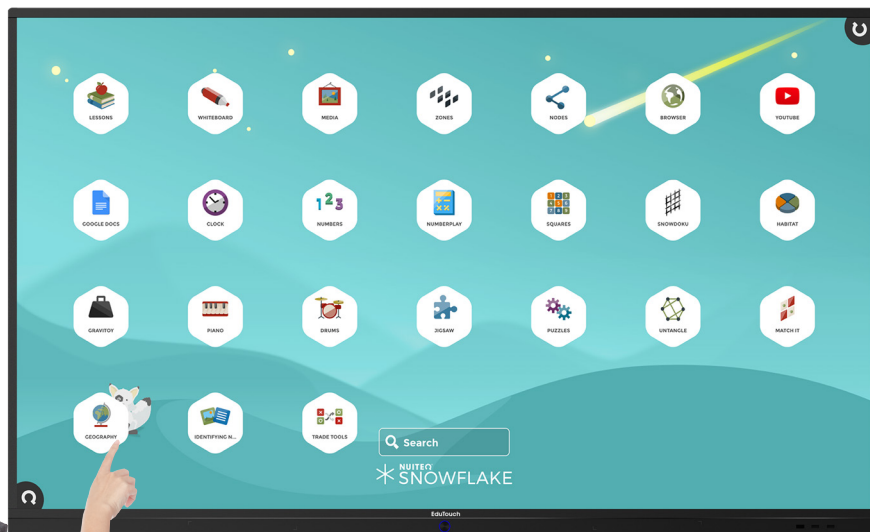

EDUTOUCH INTERACTIVE PANELS

EDUTOUCH 75" INTERACTIVE PANEL

Features:

- Integrated Android Interface with Touch Control (Whiteboard functionality without a PC)
- Web Browsing without a PC
- 20 Point Touch
- UHD Resolution (3840 x 2160)
- PC Module optional for all EduTouch Panels
- Toughened Glass (Mohs Scale Level 7)
- Anti-Glare Glass
- 7 Year Warranty
- MAC and Windows Compatible
- Bluetooth and Dual-Band WiFi

Frame colour may vary

ScreenShare Pro

ScreenShare Pro allows for wireless display and touch control with Mac and Windows and wireless display from Android and iOS devices.

IG3 Education, trading as Eduss Learning's success in the school market is attributed to the fact that the company is not an AV supplier, but rather an Education Solutions Provider. IG3 Education understands the needs of teachers and provides solutions that are always aimed at practical use within the classroom – knowing that ultimately, the hardware installed is a means to an end. This focus on Education Solutions gives teachers the ability to use superior technology, whilst bringing greater flexibility & support to the classroom, as well as delivering the "wow" factor to the students.

- Solution designed specifically for Schools and Kindergartens.
- The ability to do gesturing and other multi-touch functions similar to that of handheld devices such as iPhone, iPad and other smart phone and tablet brands (a function many younger school learners are comfortable with).

All EduTouch Panels include: Note Interactive Software, ReadMe Literacy, Snowflake and 4 hours of basic training.

75" DISPLAY

Screen Type: DLED

Display Area: 1649.664 (H) x 927.936 (V) mm

Integrated Android Interface with Touch Control