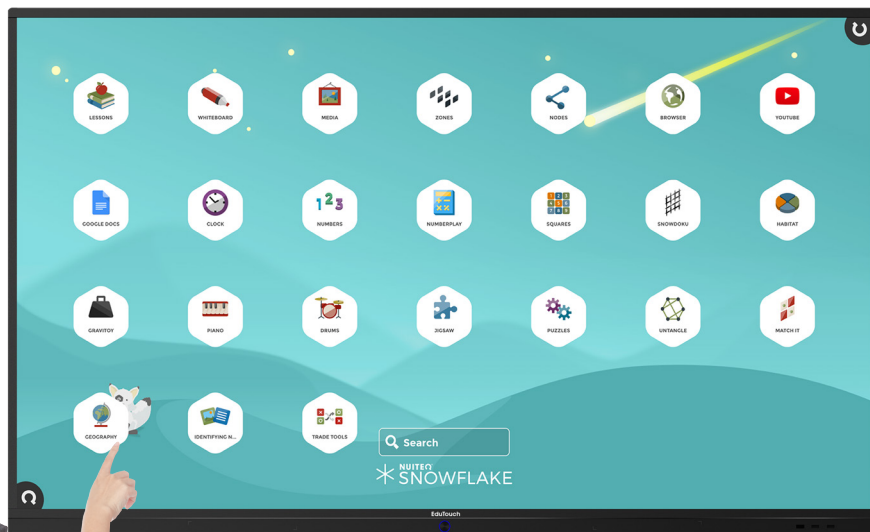

# EDUTOUCH INTERACTIVE PANELS

## EDUTOUCH 86" INTERACTIVE PANEL

### Features:

- Integrated Android Interface with Touch Control (Whiteboard functionality without a PC)
- Web Browsing without a PC
- UHD Resolution (3840 x 2160 Pixels)
- 20 Point Touch
- PC Module optional for all EduTouch Panels
- Toughened Glass (Mohs Scale Level 7)
- Anti-Glare Glass
- 7 Year Warranty
- MAC and Windows Compatible
- Bluetooth and Dual-Band WiFi