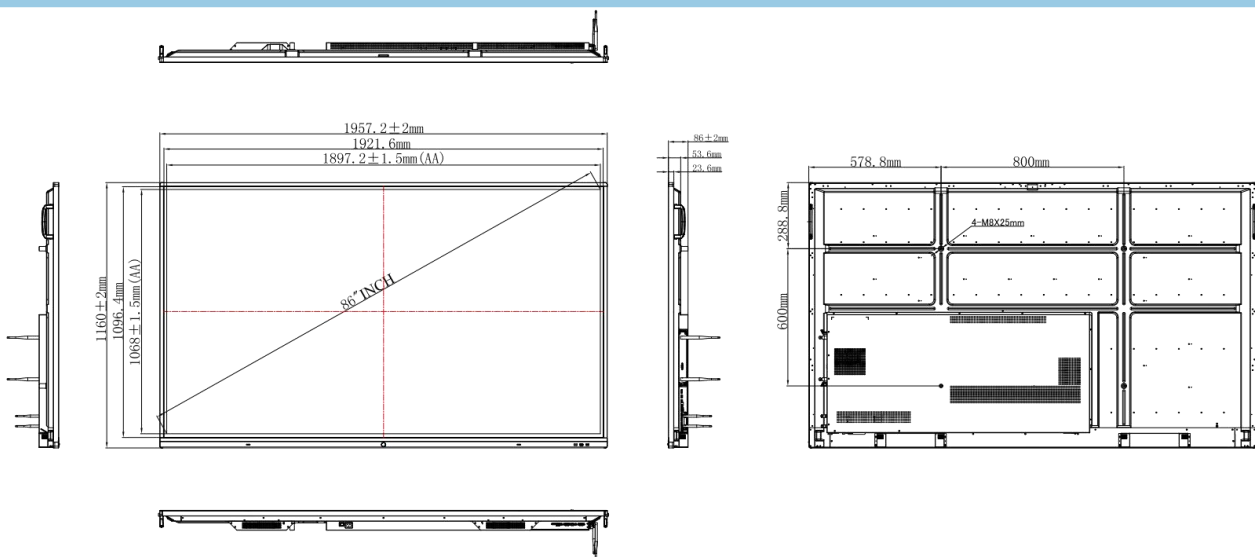

Product Specification

Product Feature

- ❖ Front USB port
- ❖ Front physical key
- ❖ Bottom loudspeaker
- ❖ 4K ultra HD display
- ❖ IR (Infrared Ray) touch technology
- ❖ AG tempered glass 4mm Mohs level 7
- ❖ Compatible with detachable PC module

Dimension

Display

Size	86 inch
Response Time	8ms
Aspect Ratio	16:9
Display Area	1895.04(H)*1065.96(V)mm
Resolution	3840(H)*2160(V)
Pixel Pitch	0.4935*0.4935mm
Refreshing Frequency	60Hz
Display Color	1.07B(10bit)
Contrast Ratio	1200:1
Viewing Angle	178°
Back Light Unit	DLED
Brightness with glass (typ)	350 cd/m ²
Brightness with glass (min)	300 cd/m ²
Life Time	30000 Hours

Key Location & Number	Front physical key, 1
Dimension L*H*D	1957.2*1160*86mm
Dimension(package) L*W*H	2211*280*1370mm
Thickness of machine and wall mount	126mm (WIB9060F)
Wall-hanging Screw Spec	M8*25mm