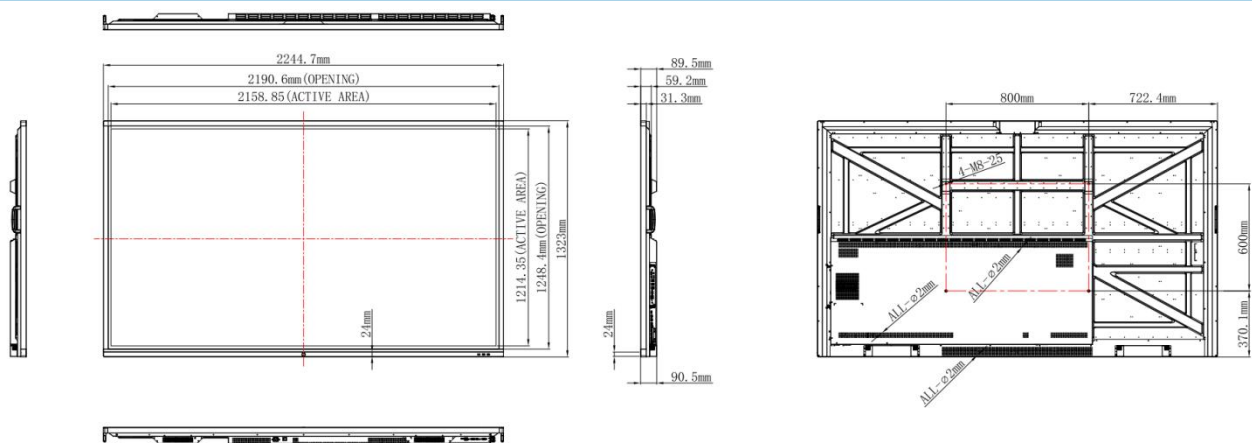

Product Specification

Product Feature

- ❖ Front USB port
- ❖ Front physical key
- ❖ Bottom loudspeaker
- ❖ 4K ultra HD display
- ❖ IR (Infrared Ray) touch technology
- ❖ AG tempered glass 4mm Mohs level 7
- ❖ Compatible with detachable PC module

Dimension

Display

Size	98inch
Response Time	8ms
Aspect Ratio	16:9
Display Area	2158.848(H)×1214.352(V)mm
Resolution	3840(H)×2160(V)
Pixel Pitch	0.5622×0.5622mm
Refreshing Frequency	120Hz
Display Color	1.07B(10bit)
Contrast Ratio	1200:1
Viewing Angle	178°(H/V)
Back Light Unit	DLED
Brightness with glass (typ)	350 cd/m ²
Brightness with glass (min)	300 cd/m ²
Life Time	30000 Hours

Key Location & Number	Front physical key, 1
Dimension L×H×D	2244.7×1323×90.5mm
Dimension(package) L×W×H	2483×376×1493mm
Thickness of machine and wall mount	120.5mm (WIB9060G)
Wall-hanging Screw Spec	M8×25mm