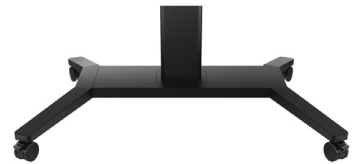

EDUTOUCH EST01 HEIGHT ADJUSTABLE MOBILE SOLUTION

EDUTOUCH EST01 HEIGHT ADJUSTABLE MOBILE SOLUTION

The EduTouch EST01 Height Adjustable Solution allows for automated height adjustability; The EduTouch panel is securely mounted to the trolley and the overall design provides stability and is compatible with all EduTouch panels (55"-86"). The trolley allows for proper cable management with a laptop shelf that moves with the panel. The EduTouch Panel's unique interface also allows users to control the height function via on screen buttons.

STABLE AND SAFE

- Special supporting structure design makes the EST01 Mobile Stand compatible with the EduTouch 55"-86" Interactive Panels
- Electronic Height Adjustment
- Easy to move with 360 degree omni directional wheels

FLEXIBLE STORAGE

- Removable Tray

SUPERIOR METAL APPEARANCE

- All metal design, simple and durable

SUITABLE FOR
55", 65" & 75"
PANEL SIZES

CONTROL THE HEIGHT FUNCTION
VIA ON-SCREEN BUTTONS ON YOUR
EDUTOUCH INTERACTIVE PANEL.