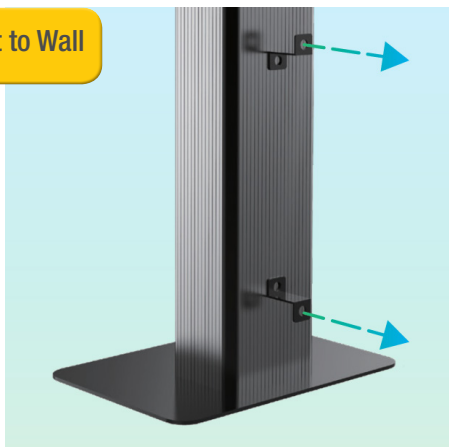

EDUTOUCH EST04 STAND

EDUTOUCH EST04 STAND

The EduTouch EST04 Height Adjustable Stand allows for automated height adjustability whilst wall mounted in the classroom. The EduTouch panel is securely mounted to the stand and the overall design provides stability and is compatible with all EduTouch panels (55" - 86"). The EduTouch Panel's unique interface also allows users to control the height function via on screen buttons.

STABLE AND SAFE

- Special supporting structure design makes the EST04 Mobile Stand compatible with the EduTouch 55 - 86" Interactive Panels
- Flexible Height Adjustment
- Fixed on Wall

SUPERIOR METAL APPEARANCE

- All metal design, simple and durable

CONTROL THE HEIGHT FUNCTION VIA ON-SCREEN BUTTONS ON YOUR EDUTOUCH INTERACTIVE PANEL.

Mount to Wall

Specifications:

Trolley Dimensions

Base: 1234mm(W) x 844mm(D)

Midpoint of Screen: 890mm (Lowest) and 1450mm (Highest)