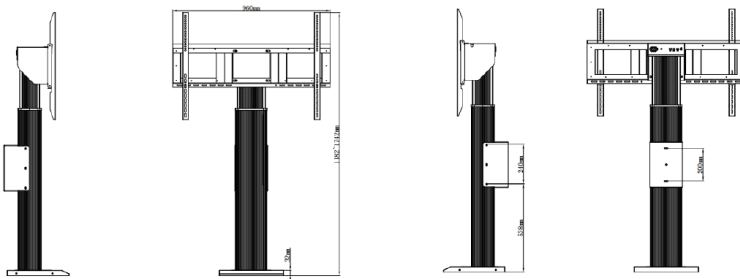

EDUTOUCH EST04 STAND

EDUTOUCH EST04 STAND

The EduTouch EST04 Height Adjustable Stand allows for automated height adjustability whilst wall mounted in the classroom. The EduTouch panel is securely mounted to the stand and the overall design provides stability and is compatible with all EduTouch panels (55" - 86"). The EduTouch Panel's unique interface also allows users to control the height function via on screen buttons.

STABLE AND SAFE

- Special supporting structure design makes the EST04 Mobile Stand compatible with the EduTouch 55 - 86" Interactive Panels
- Flexible Height Adjustment
- Fixed on Wall

SUPERIOR METAL APPEARANCE

- All metal design, simple and durable

CONTROL THE HEIGHT FUNCTION VIA ON-SCREEN BUTTONS ON YOUR EDUTOUCH INTERACTIVE PANEL.

Mount to Wall

Specifications:

Trolley Dimensions

Base: 1234mm(W) x 844mm(D)

Midpoint of Screen: 890mm (Lowest) and 1450mm (Highest)

Power Requirements: 100-220V

Lifting Distance: 560 mm

Net Weight: 38.3kg

Gross Weight: 45.5kg

Weight Capacity: 100kg

Control Mode: Control Panel /Control Pad/ Software

Warranty: 5 years limited