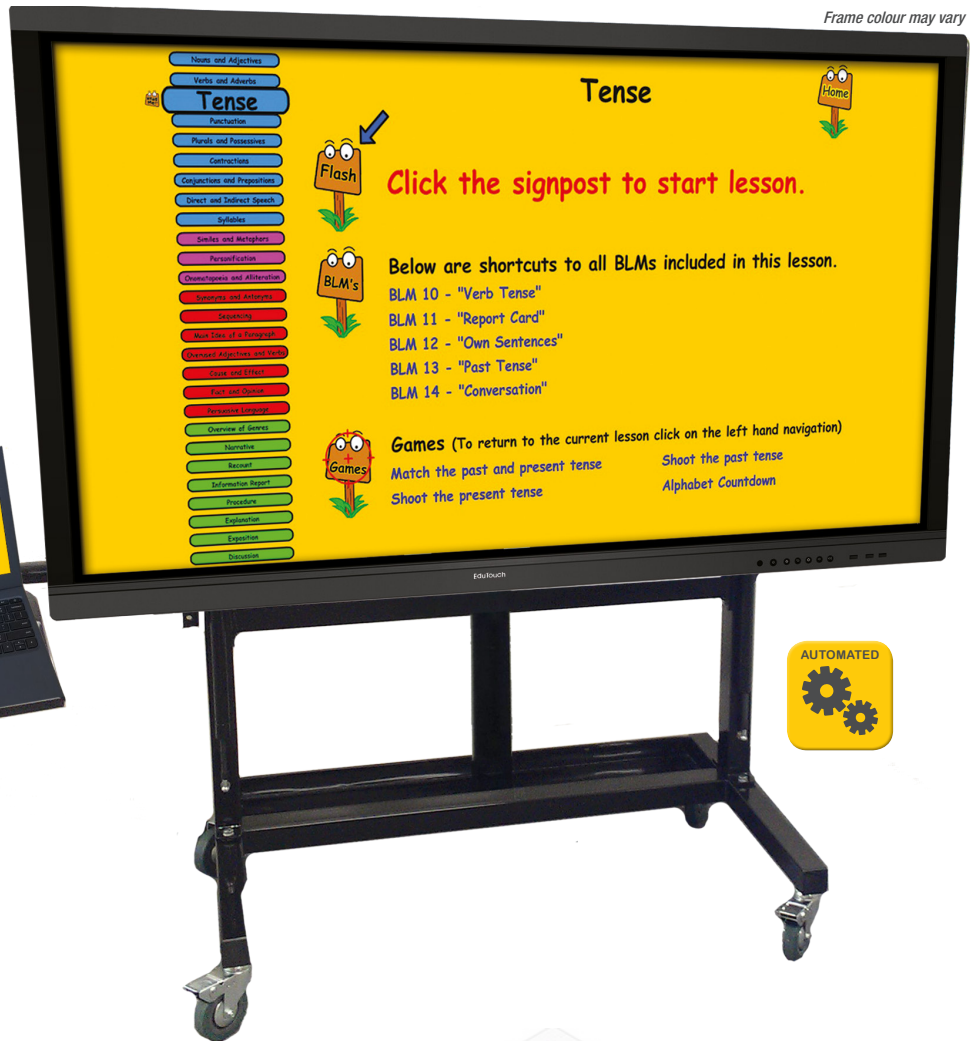

EDUTOUCH HEIGHT ADJUSTABLE MOBILE SOLUTION

EDUTOUCH HEIGHT ADJUSTABLE MOBILE SOLUTION

The EduTouch Height Adjustable Mobile Solution is a versatile mobile solution that allows for height adjustability, either manually through gas strut support, or automated. The EduTouch panel is securely mounted to the trolley and the overall design provides stability and is compatible with all EduTouch panels (55", 65", 75" & 86"). The trolley allows for proper cable management, the laptop arm can be mounted on either side of trolley and the EduTouch Height Adjustable Mobile Solution fits through standard doorways.

The EduTouch interactive panel supports 20 Point Touch (55"-86") based on infrared technology, making it easy to perform touch and gesture based interactive activities. It can bring great flexibility to your kindy, classroom, lecture room, conference room or other business centre.

Features:

- Integrated Android Interface with Touch Control (Whiteboard functionality without a PC)
- Web Browsing without a PC
- 20 Point Touch (55"-86")
- PC Module optional for all EduTouch Panels
- Surface Protection - Toughened Glass (Mohs Scale Level 7)
- Anti-Glare Glass
- 7 Year Warranty
- MAC and Windows Compatible
- Bluetooth and Dual-Band WiFi

Frame colour may vary

ScreenShare Pro

ScreenShare Pro allows for wireless display and touch control with Mac and Windows and wireless display from Android and iOS devices.

AUTOMATED HEIGHT ADJUSTABLE SOLUTION AVAILABLE