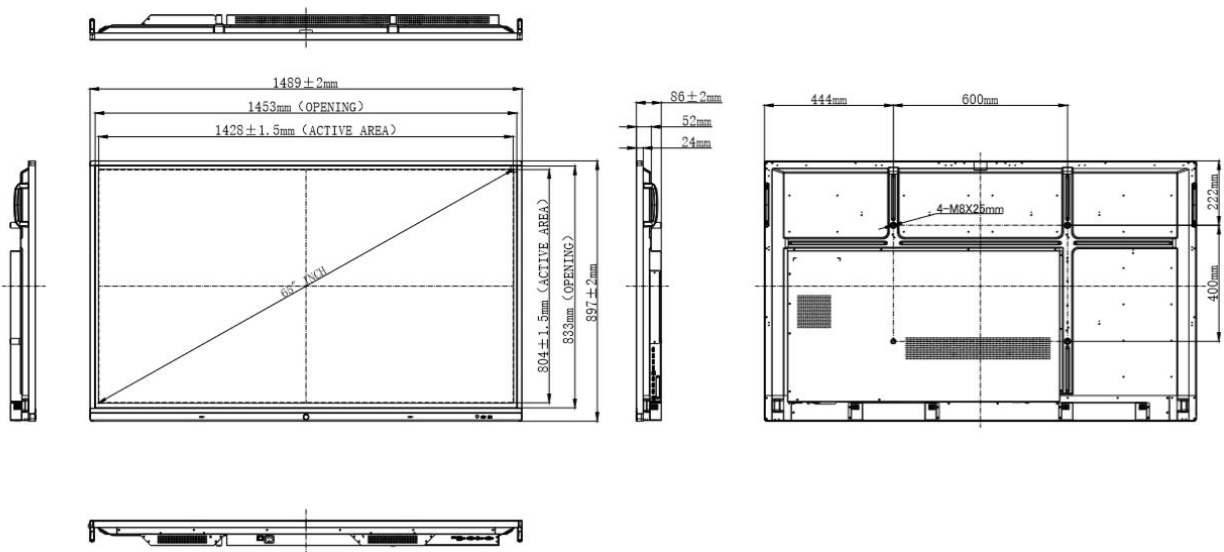

## Dimension

## Display

Size	65 inches
Response Time	8ms
Aspect Ratio	16:9
Display Area	1428.48(H) × 803.52(V)mm
Resolution	3840(H)*2160(V)
Pixel Pitch	0.372*0.0.372mm
Refreshing Frequency	60Hz
Display Color	1.07B(10bit)
Contrast Ratio	1200:1
Viewing Angle	178°
Back Light Unit	DLED
Brightness with glass (typ)	350 cd/m <sup>2</sup>
Brightness with glass (min)	300 cd/m <sup>2</sup>
Life Time	30000 Hours

## Physical Specifications

Key Location & Number	Front physical key, 1
Dimension L*H*D	1489*897*86mm
Dimension(package) L*W*H	1656*204*1050
Thickness of machine and wall mount	132mm (WIB9060F)
Wall-hanging Screw Spec	M8*25mm
VESA	600*400mm
Net Weight	40.20kg
Gross Weight	51.30kg