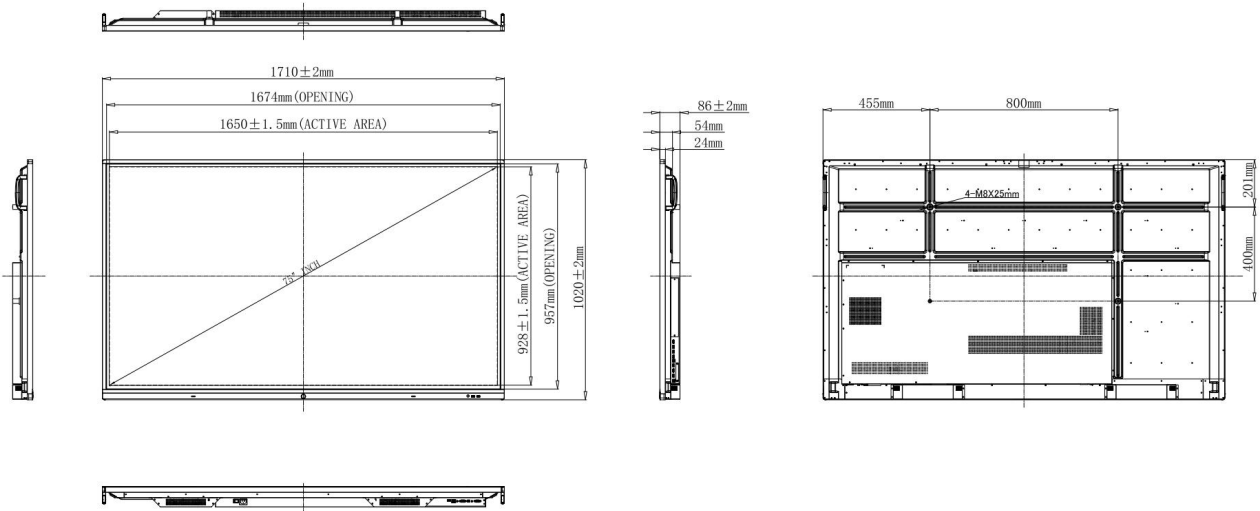

## Dimensions

## Display

Size	75 inch
Panel Type	IPS
Response Time	8ms
Aspect Ratio	16:9
Display Area	1649.664(H)*927.936(V)mm
Resolution	3840(H)*2160(V)
Pixel Pitch	0.4296*0.4296mm
Refreshing Frequency	60Hz
Display Color	1.07B (10bit)
Contrast Ratio	1100:1
Viewing Angle	178°
Back Light Unit	DLED
Brightness with glass (typ)	350 cd/m <sup>2</sup>
Brightness with glass (min)	300 cd/m <sup>2</sup>
Life Time	30000 Hours

## Physical Specifications

Key Location & Number	Front physical key, 1
Dimension L*H*D	1710*1020*86mm
Dimension (package) L*W*H	1860*280*1170mm
Thickness of machine and wall mount	132mm (WIB9060F)
Wall-hanging Screw Spec	M8*25mm
VESA	800*400mm
Net Weight	51.75kg
Gross Weight	70.35kg