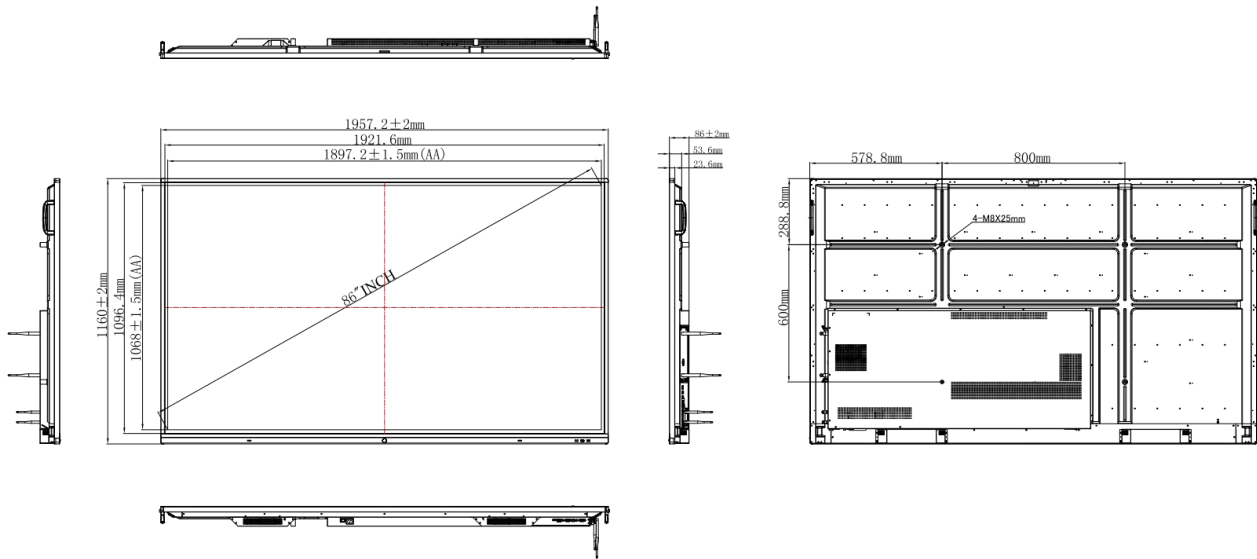

EduTouch 86" Specifications

Features

- ✧ Front USB ports
- ✧ Front physical key
- ✧ 2x Speakers mounted at the bottom of the Panel
- ✧ 4K ultra HD display
- ✧ Touch Technology
- ✧ AG tempered glass 3mm (Mohs level 7)
- ✧ Supports optional integrated PC Module
- ✧ 4K User Interface
- ✧ 4K HDMI OUT
- ✧ 4K Annotation in any channel
- ✧ USB 3.0 Auto switches to active channel
- ✧ Front USB 2.0 Auto switches to active channel
- ✧ Gigabit LAN Auto switches to active channel
- ✧ Low parallax, 4 mm air gap

Dimensions

Display

Size	86 inch
Response Time	8ms
Aspect Ratio	16:9
Display Area	1895.04(H)*1065.96(V)mm
Resolution	3840(H)*2160(V)
Pixel Pitch	0.4935*0.4935mm
Refreshing Frequency	60Hz
Display Color	1.07B(10bit)
Contrast Ratio	1200:1
Viewing Angle	178°
Back Light Unit	DLED
Brightness with glass (typ)	350 cd/m ²
Brightness with glass (min)	300 cd/m ²
Life Time	30000 Hours

Android System

System Version	Android 8.0
CPU	Dual core A73+Dual core A53
GPU	Quad core Mali G51
RAM	4GB
ROM	32GB

Power	
Power Requirements	100-240V~50/60Hz 5.5A
Overall Power	550W
Standby Power	≤0.5W
Physical Specifications	
Key Location & Number	Front physical key, 1
Dimension L*H*D	1957.2*1160*86mm
Dimension (package) L*W*H	2211*280*1370mm
Thickness of machine and wall mount	126mm (WIB9060F)
Wall-hanging Screw Spec	M8*25mm
VESA	800*600mm
Net Weight	64.65KG
Gross Weight	89.65KG
Environmental Conditions	
Operating Temperature	0°C - 40°C
Operating Humidity	10% - 90%RH
Storage Temperature	-20°C - 60°C
Storage Humidity	10% - 90%RH
Altitude	Below 5000 meters
Accessories	
Power Cord	×1 (3 meters)
USB Touch Cable (Type A-B)	×1 (5 meters)
HDMI Cable	×1 (1.5 meters)
Writing Pen	×2 (SW08)
Remote Control	×1
Battery	×2 (AAA)