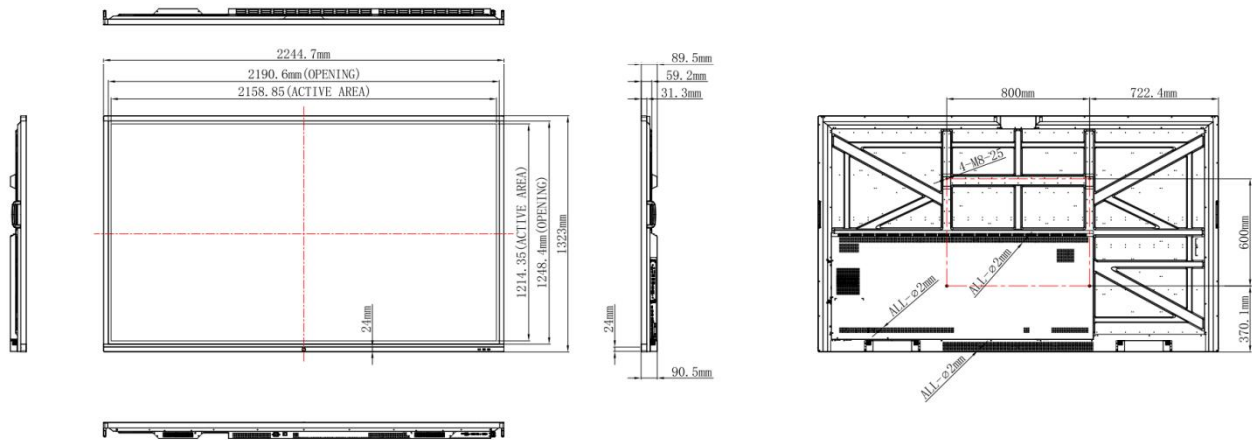

EduTouch 98" Specifications

Features

- ✧ Front USB ports
- ✧ Front physical key
- ✧ 2x Speakers mounted at the bottom of the Panel
- ✧ 4K ultra HD display
- ✧ Touch Technology
- ✧ AG tempered glass 3mm (Mohs level 7)
- ✧ Supports optional integrated PC Module
- ✧ 4K User Interface
- ✧ 4K HDMI OUT
- ✧ 4K Annotation in any channel
- ✧ USB 3.0 Auto switches to active channel
- ✧ Front USB 2.0 Auto switches to active channel
- ✧ Gigabit LAN Auto switches to active channel
- ✧ Low parallax, 4 mm air gap

Dimensions

Display

Size	98inch
Response Time	8ms
Aspect Ratio	16:9
Display Area	2158.848(H)×1214.352(V)mm
Resolution	3840(H)×2160(V)
Pixel Pitch	0.5622×0.5622mm
Refreshing Frequency	120Hz
Display Color	1.07B (10bit)
Contrast Ratio	1200:1
Viewing Angle	178°(H/V)
Back Light Unit	DLED
Brightness with glass (typ)	350 cd/m ²
Brightness with glass (min)	300 cd/m ²
Life Time	30000 Hours

Key Location & Number	Front physical key, 1
Dimension L×H×D	2244.7×1323×90.5mm
Dimension (package) L×W×H	2483×376×1493mm
Thickness of machine and wall mount	120.5mm (WIB9060G)
Wall-hanging Screw Spec	M8×25mm
VESA	800×600mm
Net Weight	101.5kg
Gross Weight	138.75kg