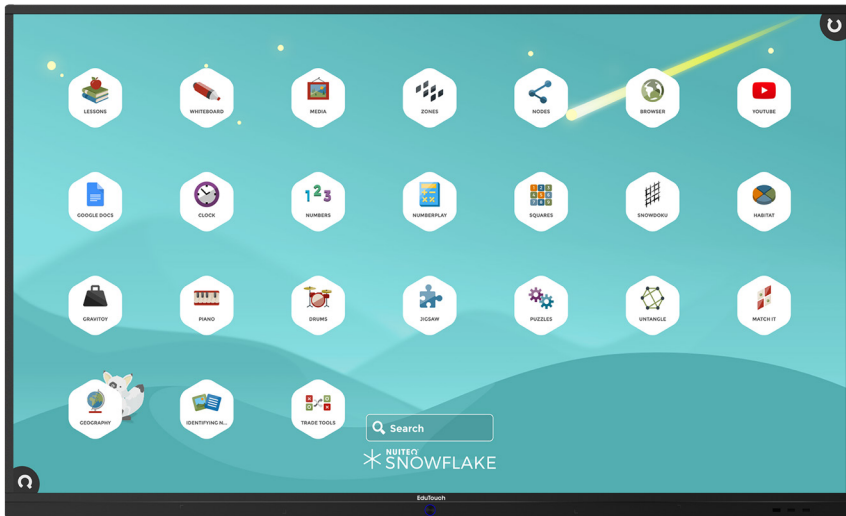

EDUTOUCH INTERACTIVE EDUCATION SOLUTIONS

Create an interactive and collaborative learning environment within the classroom with our EduTouch Solutions, specifically designed for education!

Frame colour may vary

EDUTOUCH 98'' INTERACTIVE EDUCATION SOLUTION

Features:

- 4K Ultra high-definition display
- Integrated Android Interface with touch control
- Whiteboard functionality
- Web browsing
- 20 Point touch
- UHD resolution (3840 x 2160)
- Optional PC Module
- Toughened glass (Mohs Scale Level 7)
- Anti-Glare glass
- 7 Year warranty
- Windows and macOS compatible
- Dual-Band WiFi with Bluetooth

ScreenShare Pro

ScreenShare Pro allows for wireless display and touch control with Mac and Windows and wireless display from Android and iOS devices.

All EduTouch Panels include:
Note Interactive Software, Snowflake
and 4 hours of basic training.