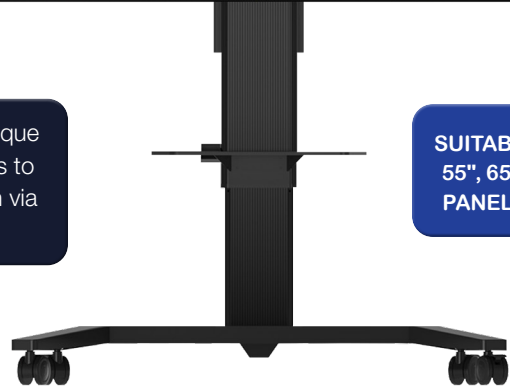

EDUTOUCH EST01 HEIGHT ADJUSTABLE MOBILE SOLUTION

EDUTOUCH EST01 HEIGHT ADJUSTABLE MOBILE SOLUTION

The EduTouch EST01 Height Adjustable Solution allows for automated height adjustability; The EduTouch panel is securely mounted to the trolley and the overall design provides stability and is compatible with all EduTouch panels (55"-86"). The trolley allows for proper cable management with a laptop shelf that moves with the panel.

Stable and safe

- Special supporting structure design makes the EST01 Mobile Stand compatible with the EduTouch 55"-86" Interactive Panels
- Electronic Height Adjustment
- Easy to move with 360 degree omni directional wheels

Flexible Storage

- Removable Tray

Superior metal appearance

- All metal design, simple and durable

The EduTouch Panel's unique interface also allows users to control the height function via on screen buttons.

SUITABLE FOR 55", 65" & 75" PANEL SIZES

Engage students by making learning more interesting, fun and participative!

TROLLEY SPECIFICATIONS

Trolley Dimensions

Base: 1234mm(W) x 844mm(D)

Midpoint of Screen: 890mm (Lowest) and 1450mm (Highest)