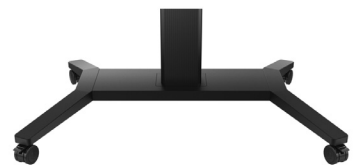

TROLLEY SPECIFICATIONS

Trolley Dimensions

Base: 1234mm(W) x 844mm(D)

Midpoint of Screen: 890mm (Lowest) and 1450mm (Highest)

Power Requirements: 100-240V

Lifting Distance: 500 mm

Net Weight: 49.2kg

Gross Weight: 55kg

Weight Capacity: 100kg

Control Mode: Control Panel /Control Pad/ Software

Warranty: 7 years limited

The Education Solution Specialists

1800 334 633 | info@ig3education.com.au | www.ig3education.com.au

IG3 Education Ltd | ABN: 37095551161